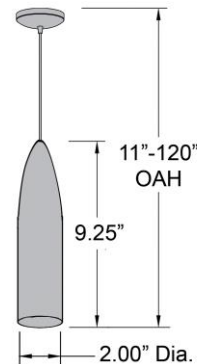

Stock Code: **52001LEDLP-SCP**

Collection: Odyssey

PRODUCT INFORMATION

Base: 52001 Parent: 52001LEDLP
Mounting Type: Ceiling UPC: 641594201505
Finish: Shiny Copper
Diffuser: N/A

PRODUCT MEASUREMENTS

FIXTURE	BACKPLATE / CANOPY
Length:	Length
Width:	Width:
Diameter 2"	Diameter:
Height: 9.25"	Height:
Extension:	
Overall Height: 11-120"	

TECHNICAL SPECIFICATIONS

SPECIFICATIONS

Frame Material: Metal
Diffuser Material: N/A
Lamping Type: GU-5.3 (Replaceable L Jbox: Standard
Lamping Base: GU-5.3 Lamp Wattage: 6 W
Lamp Quantity: 1 Total Wattage: 6 W
Voltage: 120v Lamps Included: Yes

Additional Notes:

10 feet of coated co-axial cable included; Custom Finish 5 Piece
Minimum Order Quantity

Project Name: _____

Location: _____

Type: _____

Quantity: _____

Notes: _____

LINE DRAWING

IES FILE

In addition to Access Lighting's purchase and warranty terms and conditions, by signing below or placing an order, you agree that you are authorized to bind the entity placing any order and acknowledge the following: All of sizes and measurements are approximate and all images are for illustrative purposes only. In the event of an inconsistency, the "Product Measurements" section controls. There also may be slight differences in the colors and designs compared to the displayed and printed images.